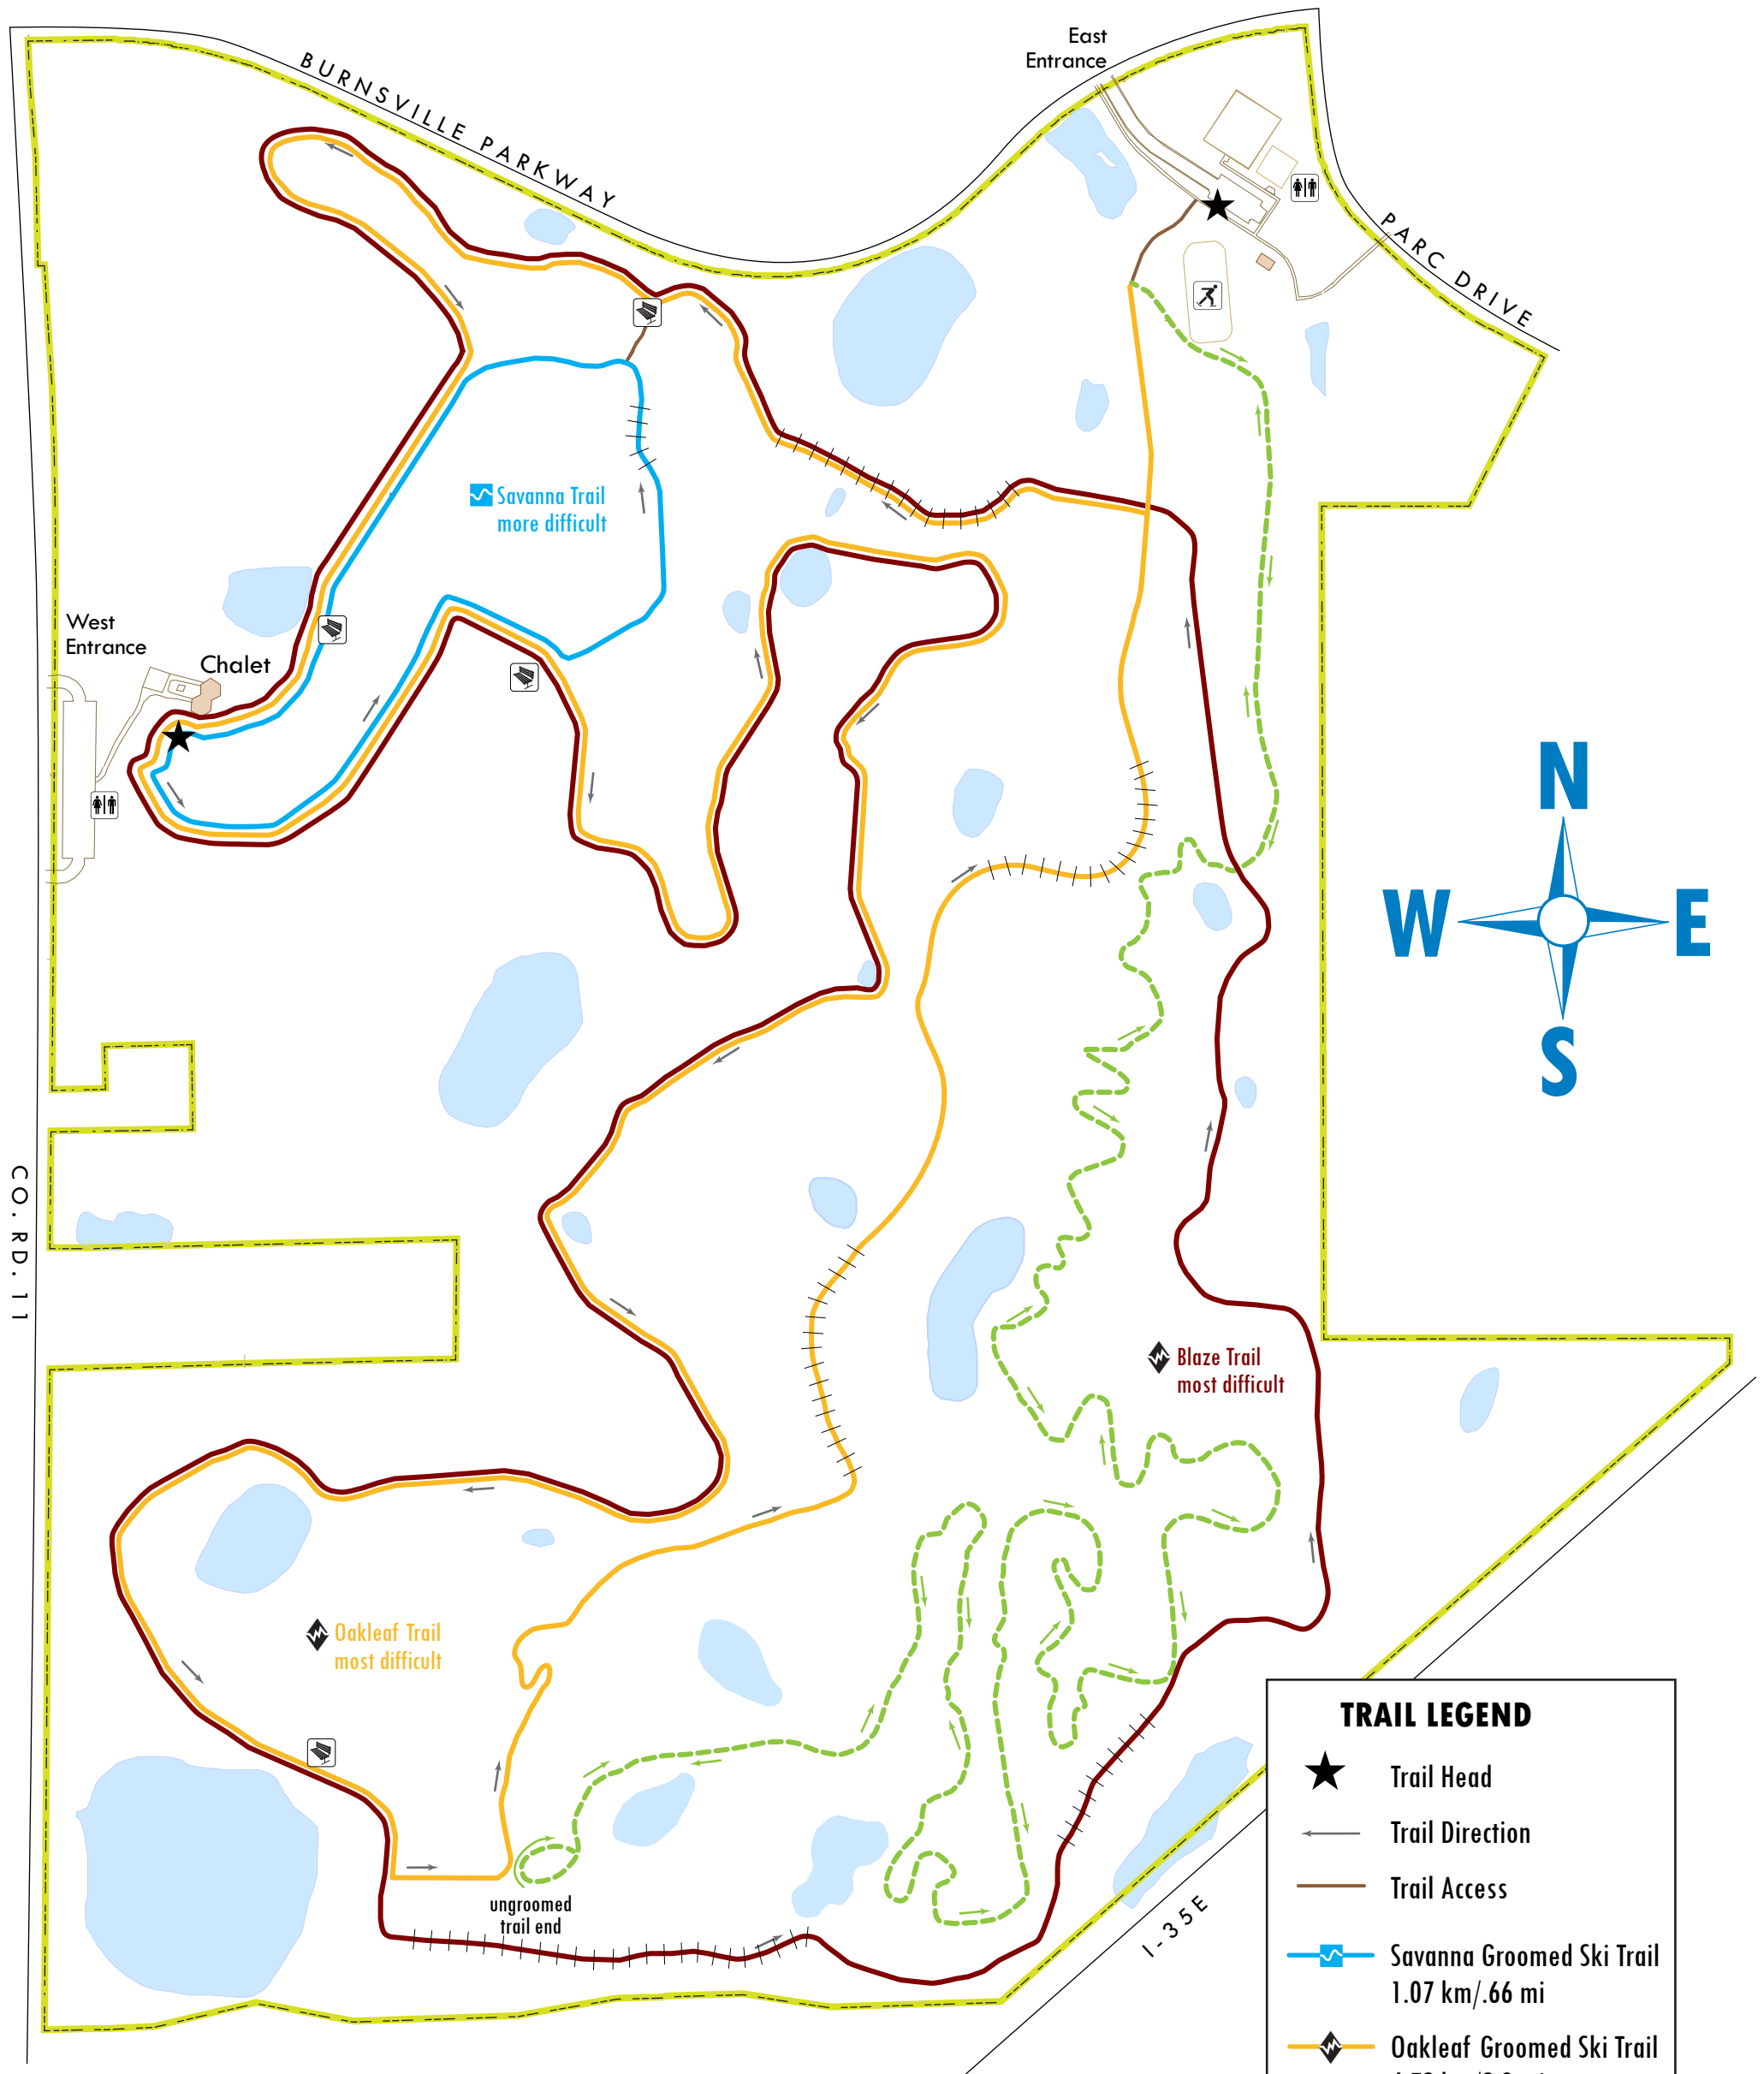

TERRACE OAKS PARK - WINTER TRAILS

TRAIL LEGEND	
★	Trail Head
→	Trail Direction
—	Trail Access
	Savanna Groomed Ski Trail 1.07 km/.66 mi
	Oakleaf Groomed Ski Trail 4.72 km/2.9 mi
	Blaze Groomed Ski Trail 5.19 km/3.2 mi
	Ungroomed Trail*
	Steep Hill

City of Burnsville
 100 Civic Center Parkway
 Burnsville, MN 55337
 952-895-4400
www.burnsville.org

Scan for an electronic version of this map on your device.

*Multi-Use: Dogs are only allowed on ungroomed trail and must be leashed.